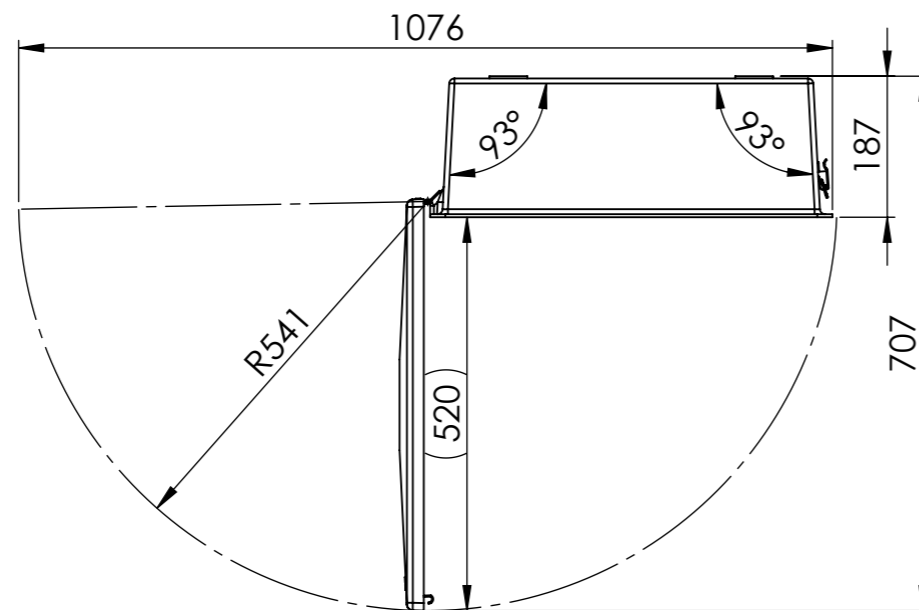

Front View

Side View

ISO View

Mounting View

Top View

Colour	RALxxxx
Material	3-4mm GRP
Lock and hinges	Stainless steel 316
Weight cabinet	xxKg
Weight cabinet incl. content	Invulbaar
C.O.G.	X-270 / Y-103 / Z-270 from datum
Text on cabinet	Invulbaar
Tag on cabinet	Invulbaar
Mounting instructions	Invulbaar

Scale: 1:10	Projection	Description:	Art.Nr:	Sheet	Format:
Units: mm		DMO-136	DMO_136	1 of 3	A3