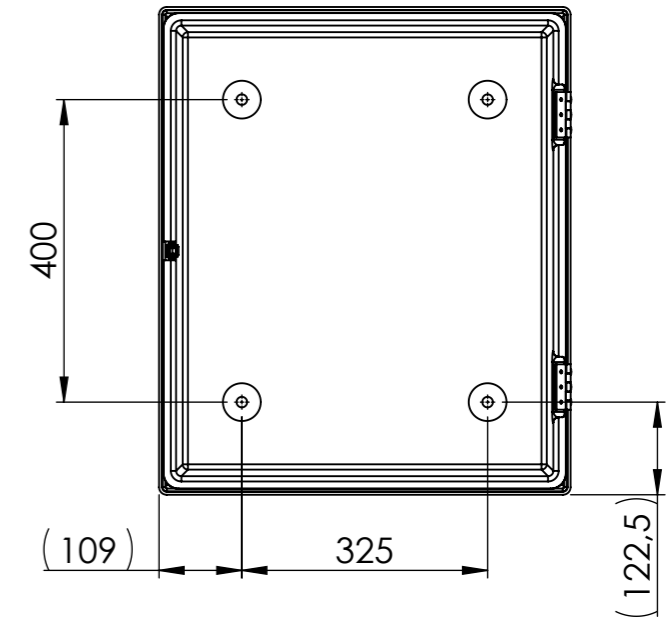

Front View

Side View

ISO View

Mounting View

Top View

Colour	RALxxxx
Material	3-4mm GRP
Lock and hinges	Stainless steel 316
Weight cabinet	xxKg
Weight cabinet incl. content	Invulbaar
C.O.G.	X-270 / Y-103 / Z-270 from datum
Text on cabinet	Invulbaar
Tag on cabinet	Invulbaar
Mounting instructions	Invulbaar

Scale: 1:10	Projection	Description:	Art.Nr:	Sheet	Format:
Units: mm		DMO-136	DMO_136	1 of 3	A3