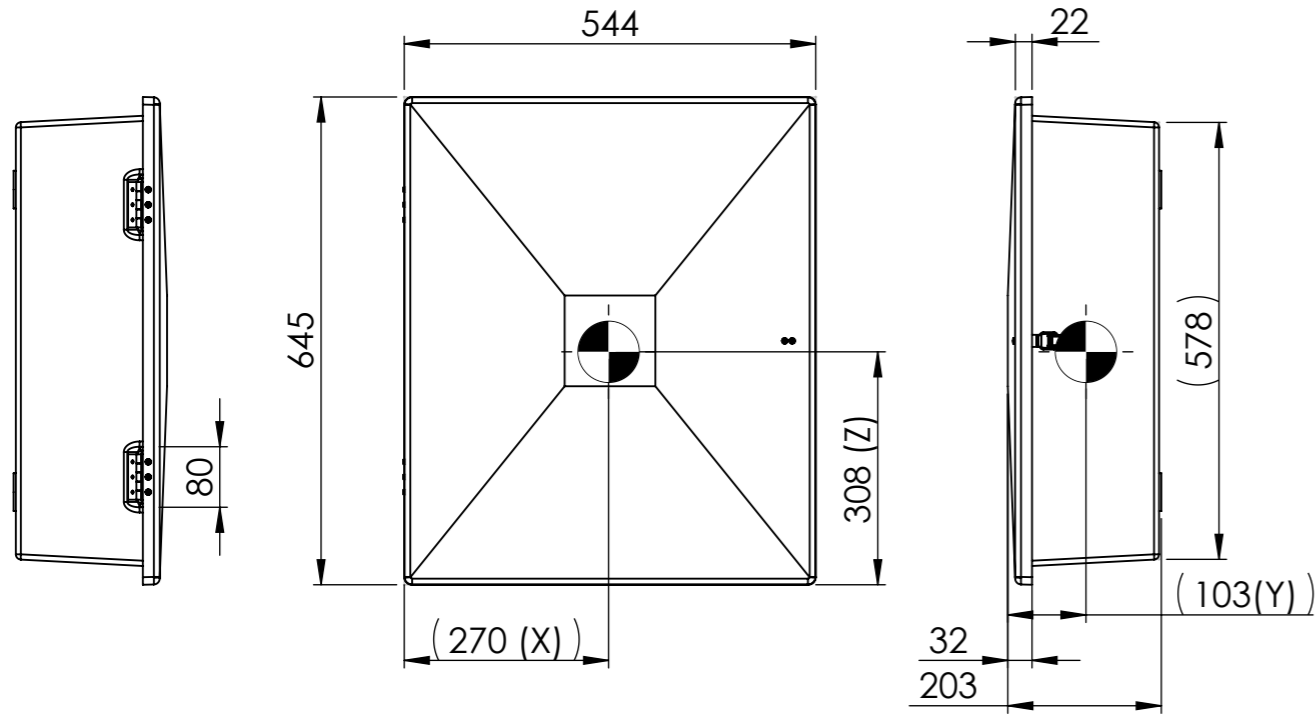

Front View

Side View

ISO View

Mounting View

Top View

Colour	RALxxxx
Material	3-4mm GRP
Lock and hinges	Stainless steel 316
Weight cabinet	xxKg
Weight cabinet incl. content	Invulbaar
C.O.G.	X-270 / Y-103 / Z-270 from datum
Text on cabinet	Invulbaar
Tag on cabinet	Invulbaar
Mounting instructions	Invulbaar

Scale: 1:10	Projection	Description:	Art.Nr:	Sheet	Format:
Units: mm		DMO-136	DMO_136	1 of 3	A3